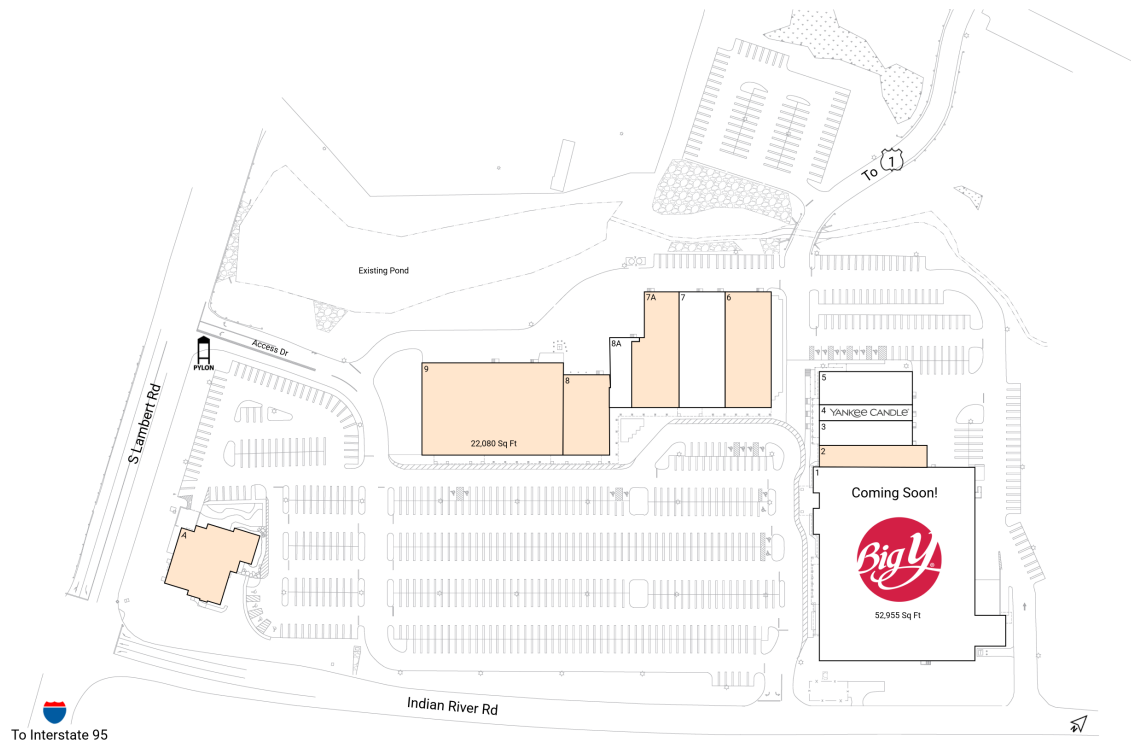

Colonial Commons - Orange

200 Indian River Road | Orange, CT 06477

South Central CT Region New Haven, CT 133,786 Sq Ft

41.2616, -73.0024

Available Spaces

2	4,000 Sq Ft		8	6,270 Sq Ft	360°
6	9,143 Sq Ft	360°	9	22,080 Sq Ft	360°
7A	8,064 Sq Ft	360°	A	8,250 Sq Ft	360°

Current Tenants

Space size listed in square feet

1	Big Y Foods	52,955
3	Renee's Resale Clothing Outlet	3,896
4	Yankee Candle	2,500
5	Golf Lounge 18	5,000
7	Bulldog Swim Academy	9,030
8A	M Beauty Studio	2,598

This site plan is for illustrative and information purposes only, showing the general layout of the shopping center; and is not a legal survey. Brixmor makes no representation or warranty that the shopping center is exactly as depicted as site conditions and tenant mix are subject to change over time.